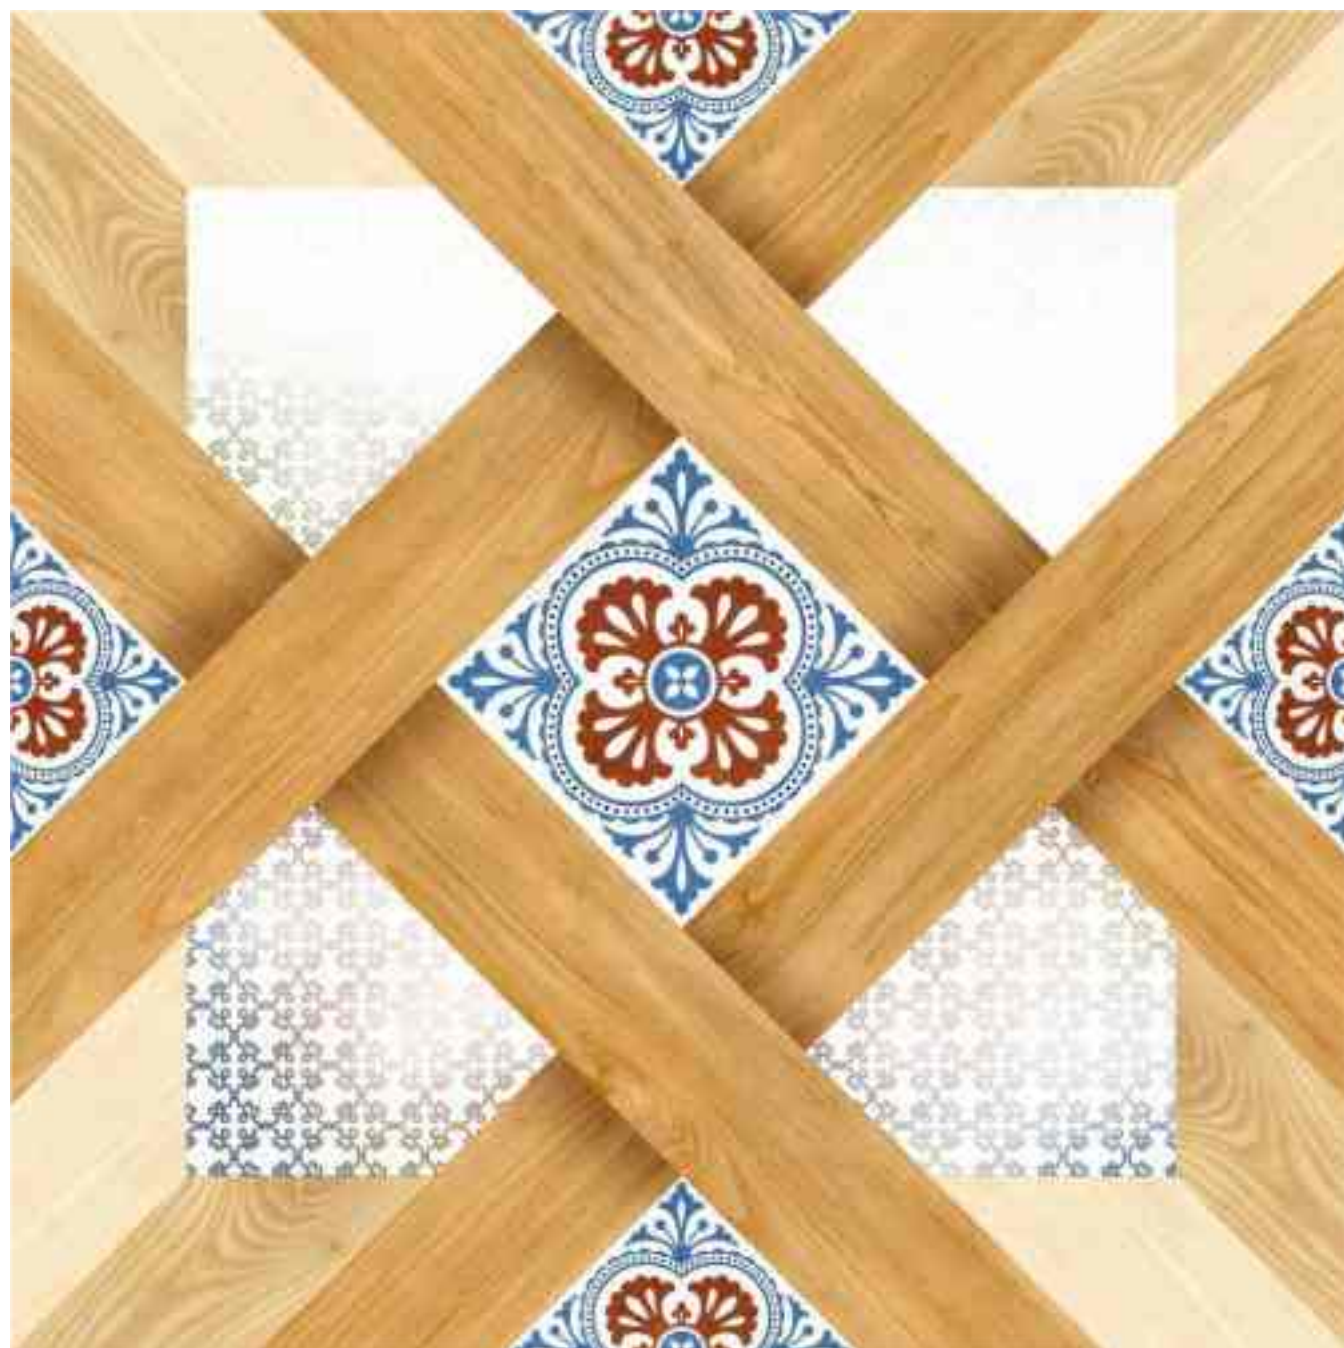

Finish
Carving

Thickness
8.5 mm

Random
1

85003

Size
600 x 600 mm

Finish
Carving

Thickness
8.5 mm

Random
1