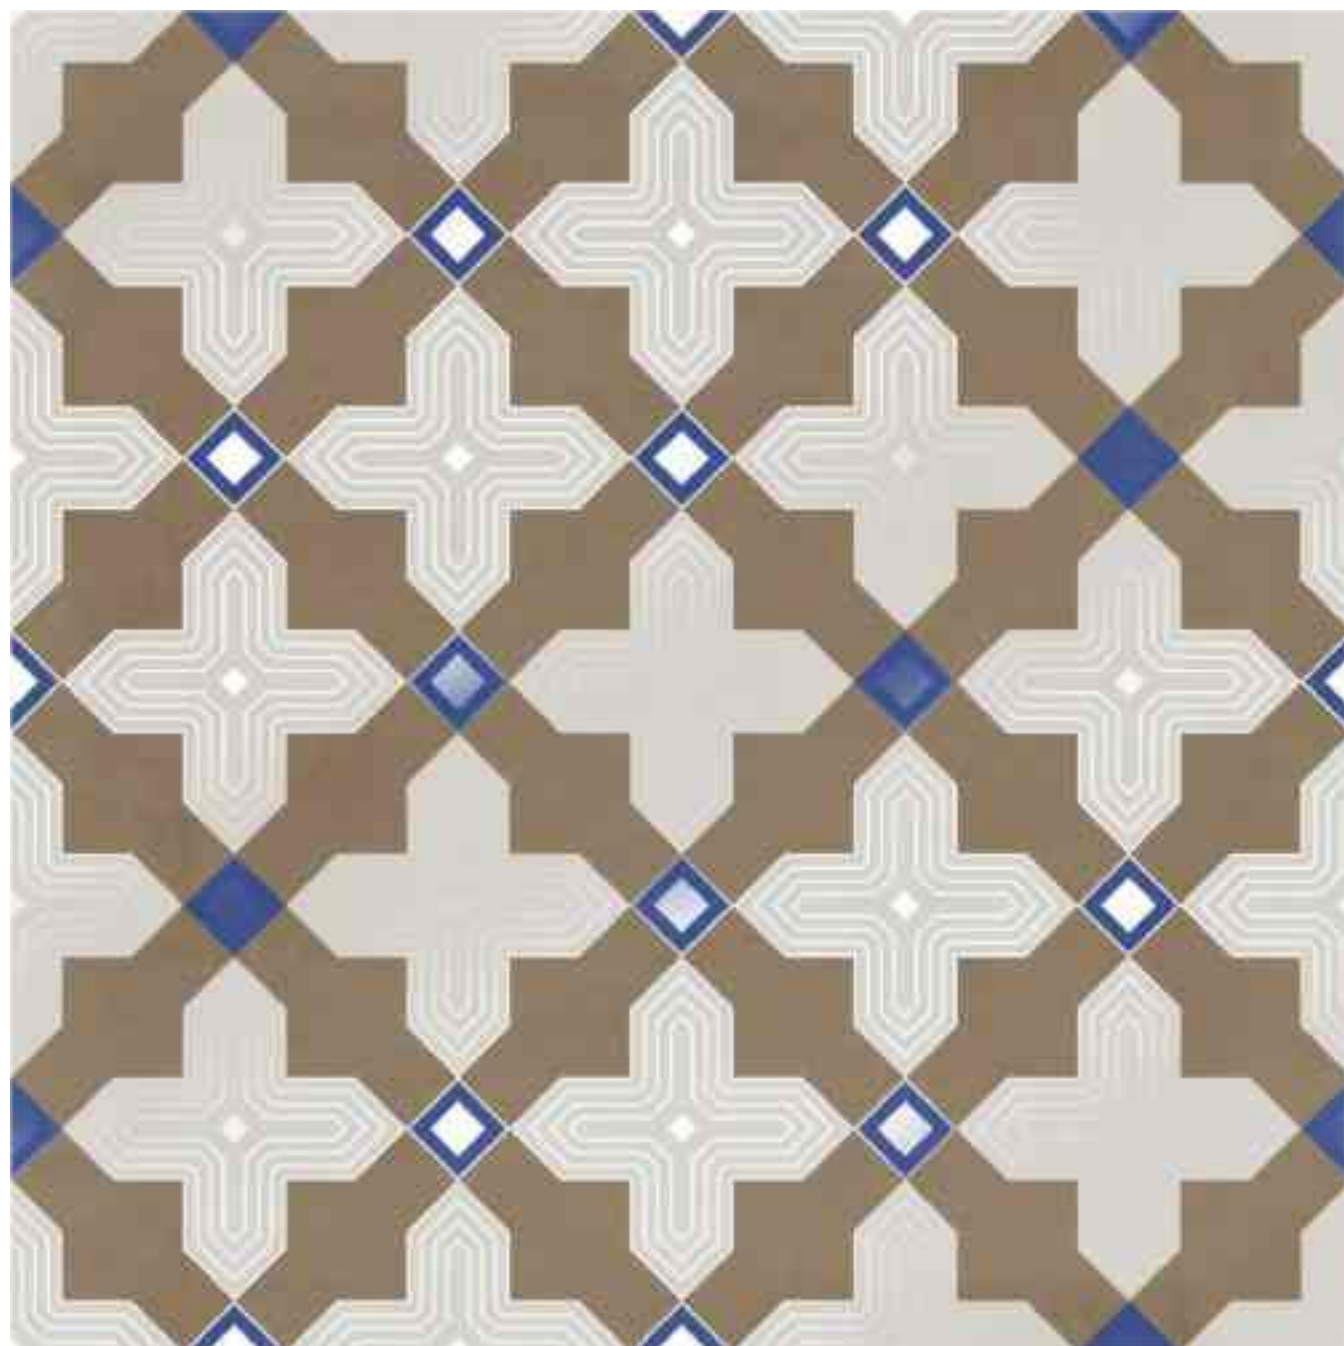

85021

Size
600 x 600
mm

Finish
Carving

Thickness
8.5 mm

Random
1