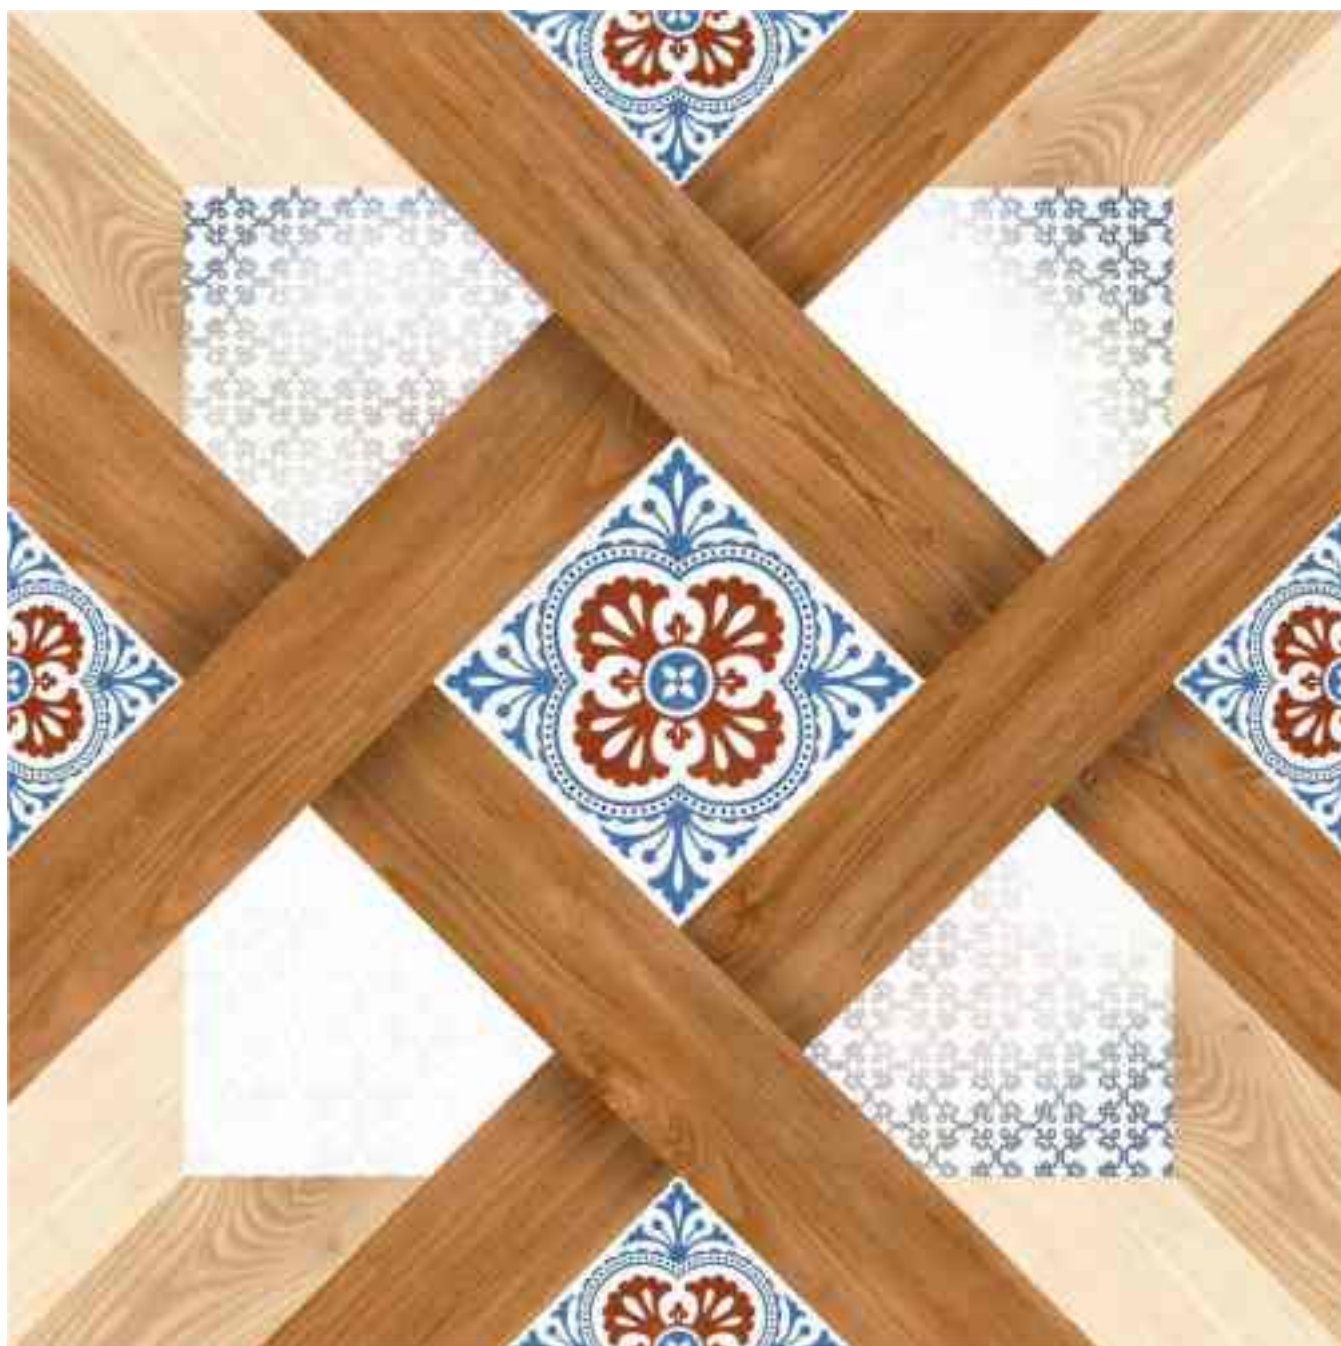

85003

Size
600 x 600 mm

Finish
Carving

Thickness
8.5 mm

Random
1